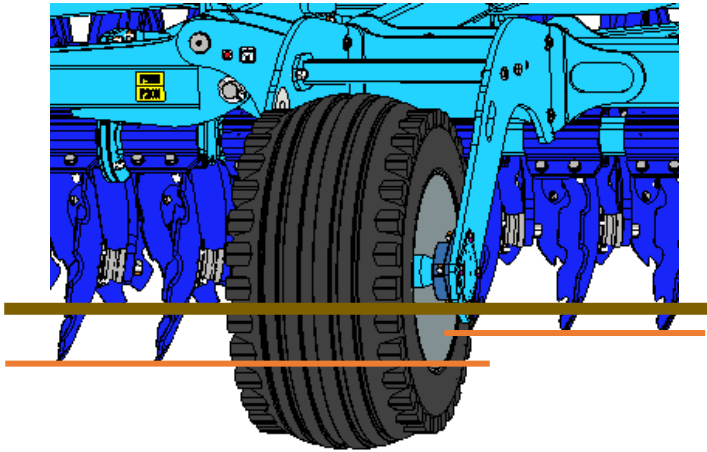

1

h [cm / in]	
0	60 / 24
2	58 / 23
4	55 / 22
6	53 / 21
8	50 / 20
14	TRANSPORT

2

3

○ 20 s

MAX 180 bar

Machine folding procedure – transport position

1a		
1b		
2a		
2b		
2c		
2d		
3a		
3b		
4		