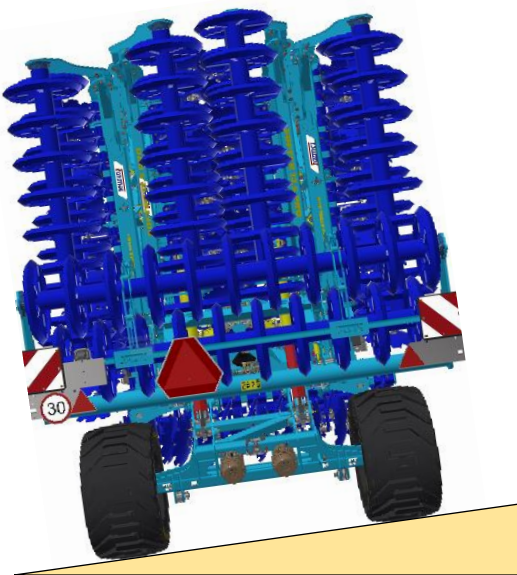

Machine unfolding procedure – work position

1a		
1b		
2a		
2b		
2c		
2d		
3a		

2a

2b

2c

2c

80 bar

SF800PRO

1

h [cm / in]	
0	60 / 24
2	58 / 23
4	55 / 22
6	53 / 21
8	50 / 20
14	TRANSPORT

2

3

○ 20 s

MAX 180 bar

Machine folding procedure – transport position

1a		
1b		
2a		
2b		
2c		
2d		
3a		
3b		
4		