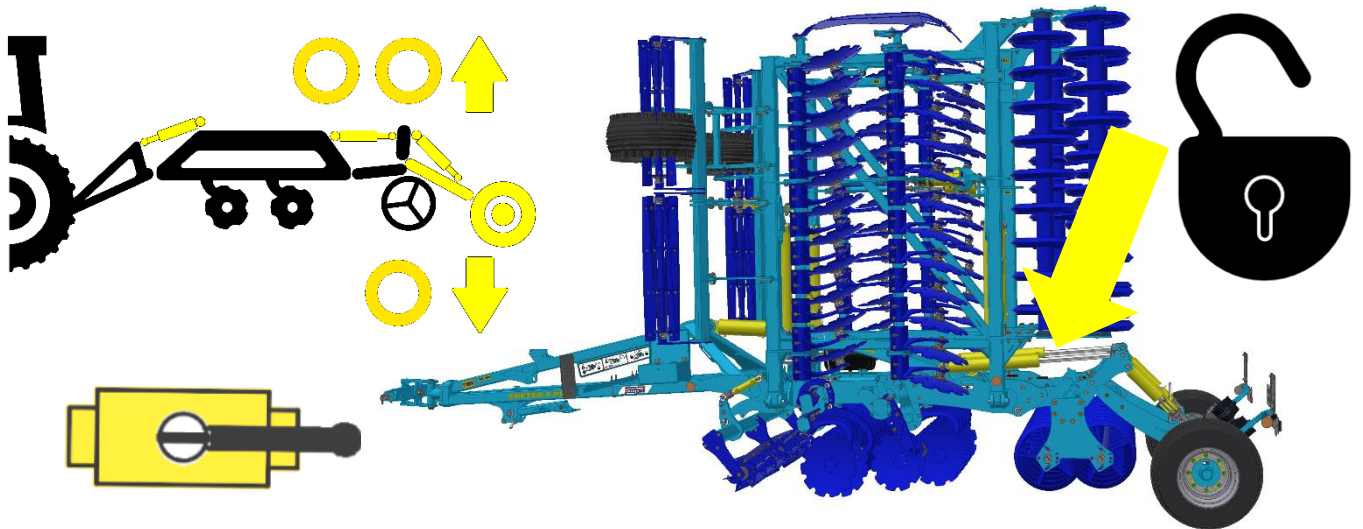

Machine unfolding procedure – work position

1a		
1b		
2a		
2b		
2c		
2d		
3a		

2a

2b

2c

2c

80 bar

SF800PRO

1

h [cm / in]	
0	60 / 24
2	58 / 23
4	55 / 22
6	53 / 21
8	50 / 20
14	TRANSPORT

2

3

○ 20 s

MAX 180 bar

Machine folding procedure – transport position

1a		
1b		
2a		
2b		
2c		
2d		
3a		
3b		
4		