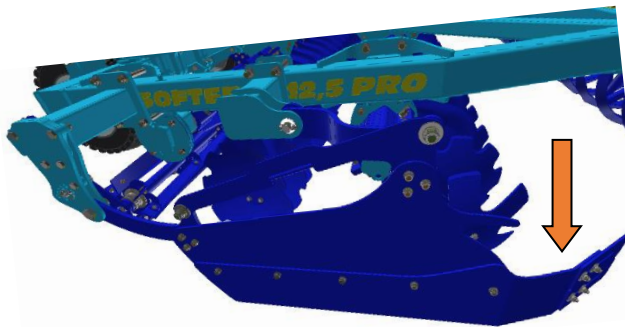

1

h [cm / in]	
0	60 / 24
2	58 / 23
4	55 / 22
6	53 / 21
8	50 / 20
14	TRANSPORT

2

3

○ 20 s

MAX 180 bar

Machine folding procedure – transport position

1a		
1b		
2a		
2b		
2c		
2d		
3a		
3b		
4		