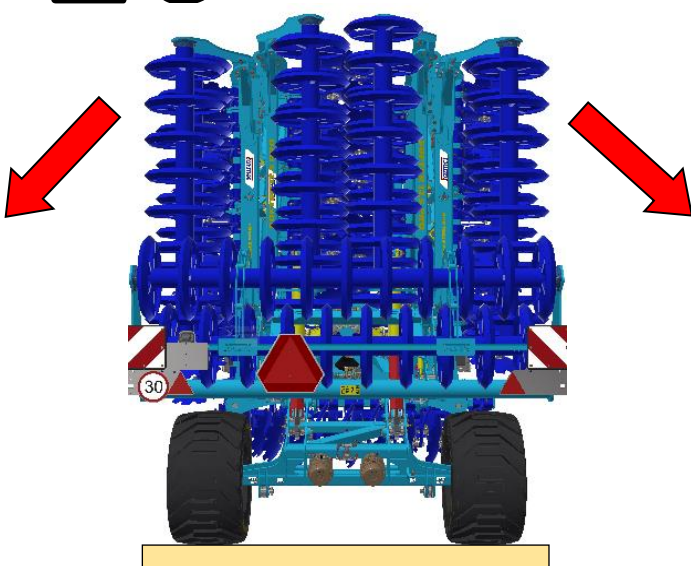

Machine unfolding procedure – work position

1a		
1b		
2a		
2b		
2c		
2d		
3a		

2a

2b

2c

2c

80 bar

SF800PRO

1

h [cm / in]	
0	60 / 24
2	58 / 23
4	55 / 22
6	53 / 21
8	50 / 20
14	TRANSPORT

2

3

○ 20 s

MAX 180 bar

Machine folding procedure – transport position

1a		
1b		
2a		
2b		
2c		
2d		
3a		
3b		
4		