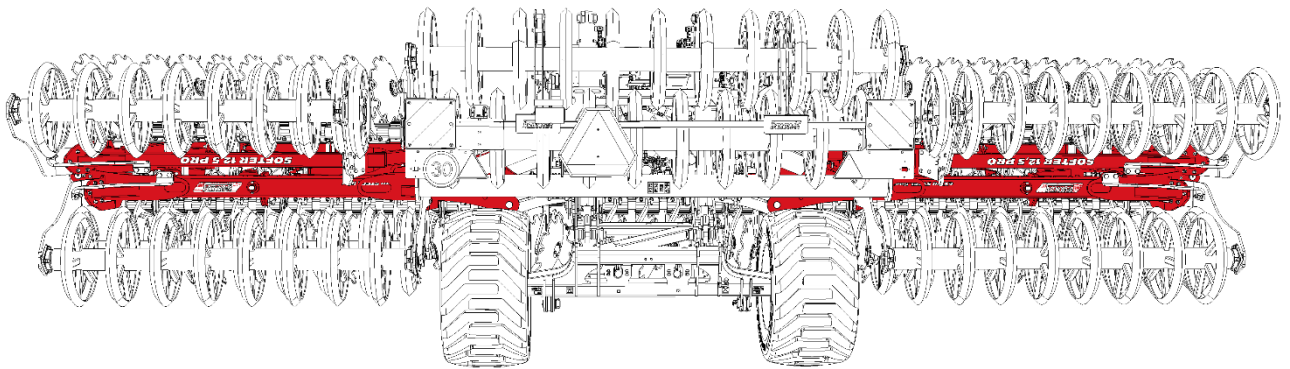

Machine folding procedure – transport position

1a		
1b		
2a		
2b		
2c		
2d		
3a		
3b		
4		

2c