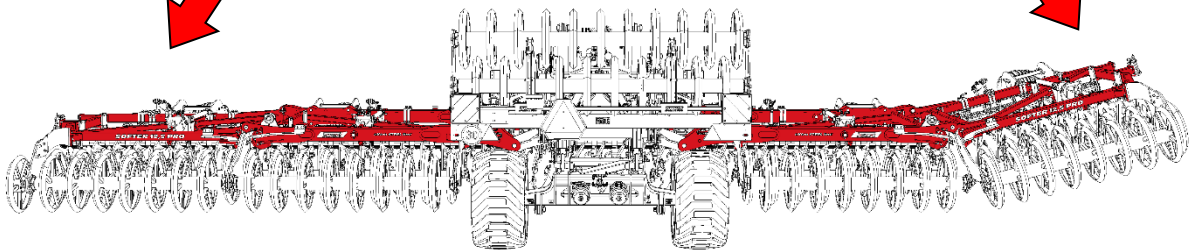

Machine unfolding procedure – work position

1a		
1b		
2a		
2b		
2c		
2d		
3a		

2a

2b

2c

2c

80 bar

SF800PRO

1

h [cm / in]	
0	60 / 24
2	58 / 23
4	55 / 22
6	53 / 21
8	50 / 20
14	TRANSPORT

2

3

○ 20 s

MAX 180 bar

Machine folding procedure – transport position

1a		
1b		
2a		
2b		
2c		
2d		
3a		
3b		
4		