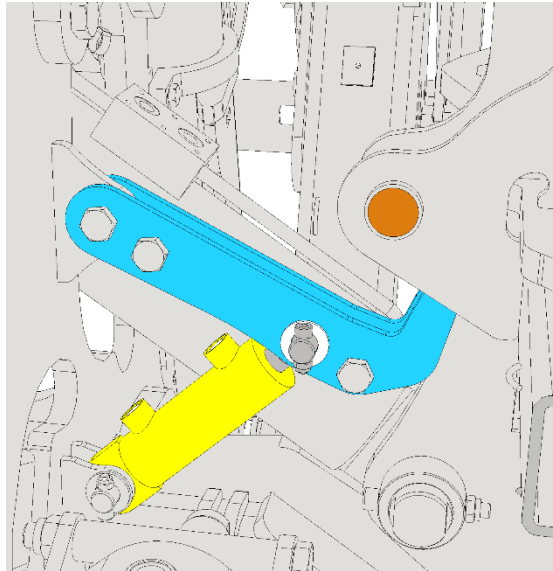

Machine unfolding procedure – work position

1a		
1b		
2a		
2b		
2c		
2d		
3a		

2a

2b

2c

2c

80 bar

SF800PRO