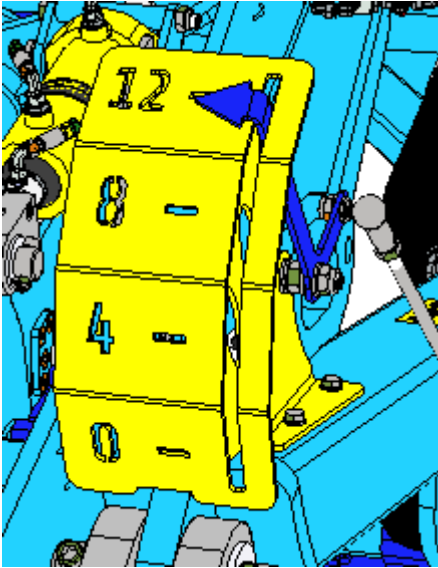

1

h [cm / in]	
0	60 / 24
2	58 / 23
4	55 / 22
6	53 / 21
8	50 / 20
14	TRANSPORT

2

3

○ 20 s

MAX 180 bar

Machine folding procedure – transport position

1a		
1b		
2a		
2b		
2c		
2d		
3a		
3b		
4		