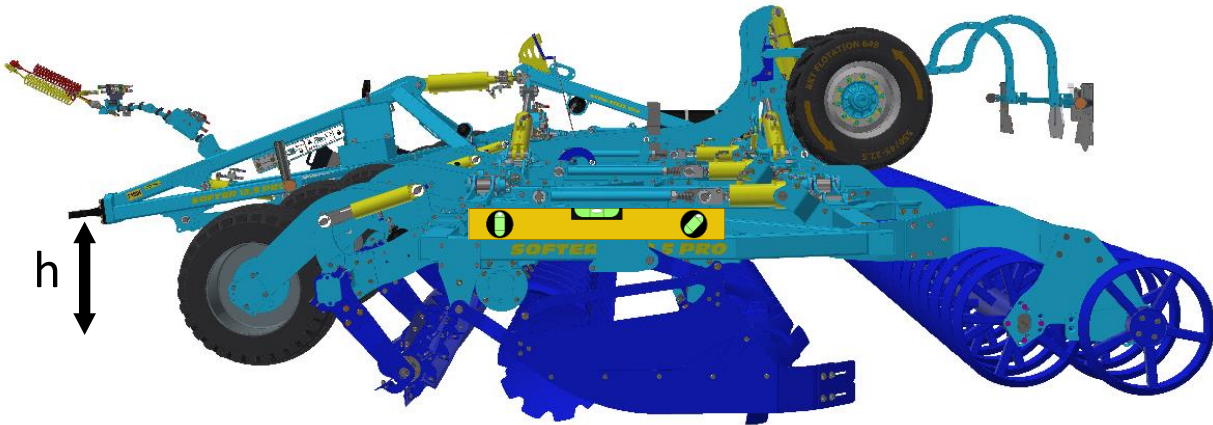

Machine unfolding procedure – work position

1a		
1b		
2a		
2b		
2c		
2d		
3a		

2a

2b

2c

2c

80 bar

SF800PRO

1

h [cm / in]	
0	60 / 24
2	58 / 23
4	55 / 22
6	53 / 21
8	50 / 20
14	TRANSPORT

2

3

○ 20 s

MAX 180 bar

Machine folding procedure – transport position

1a		
1b		
2a		
2b		
2c		
2d		
3a		
3b		
4		