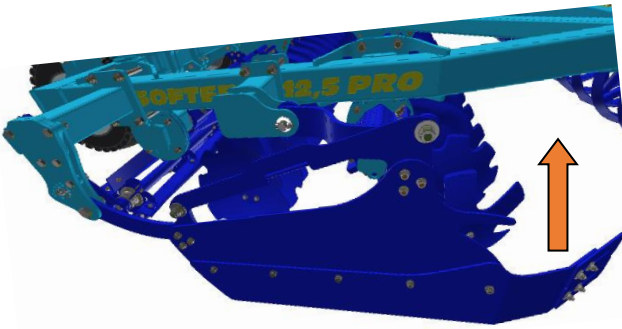

1

h [cm / in]	
0	60 / 24
2	58 / 23
4	55 / 22
6	53 / 21
8	50 / 20
14	TRANSPORT

2

3

○ 20 s

MAX 180 bar

Machine folding procedure – transport position

1a		
1b		
2a		
2b		
2c		
2d		
3a		
3b		
4		