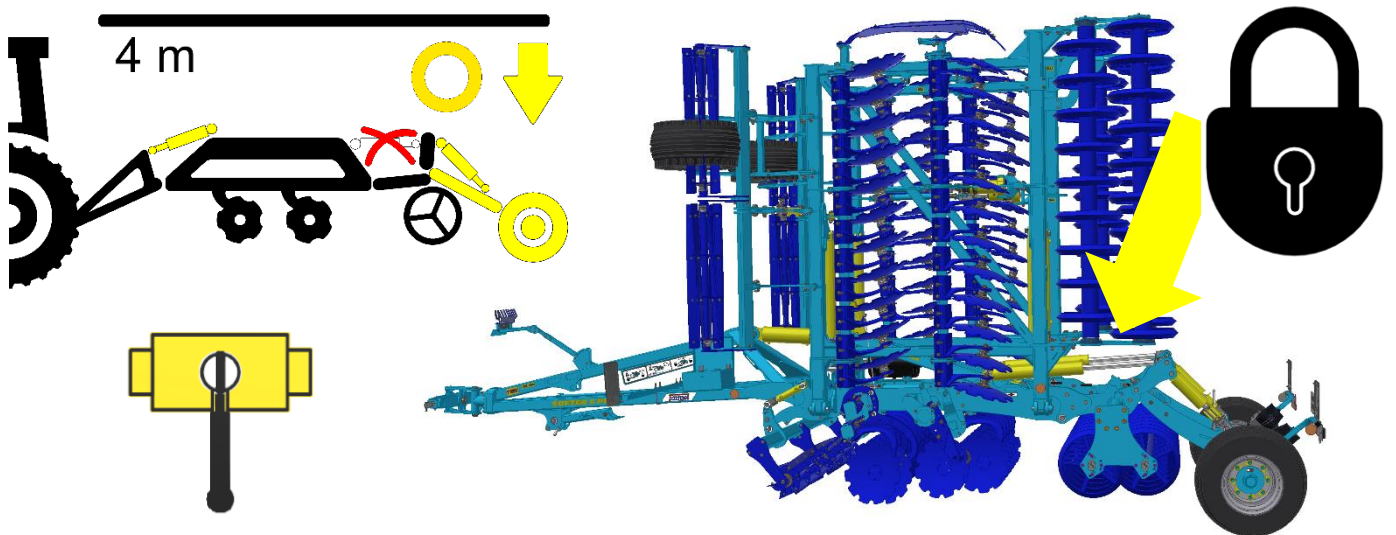

Machine unfolding procedure – work position

1a		
1b		
2a		
2b		
2c		
2d		
3a		

2a

2b

2c

2c

80 bar

SF800PRO

1

h [cm / in]	
0	60 / 24
2	58 / 23
4	55 / 22
6	53 / 21
8	50 / 20
14	TRANSPORT

2

3

○ 20 s

MAX 180 bar

Machine folding procedure – transport position

1a		
1b		
2a		
2b		
2c		
2d		
3a		
3b		
4		